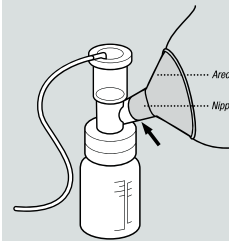

- ~ Without BPA or DEHP

Item Number	Sale Unit	UPC
17212I	1 pair	810725021002
10010*	1 each	810725023112

*Must be ordered in increments of 10

Did you know?

Incorrect flange fit can affect breast pump suction! Using the right size breast flange can help make pumping more comfortable and efficient.

Good Fit

During pumping, your nipple moves freely in the breast flange tunnel. You see space around the nipple. Not much areola is drawn into the tunnel with the nipple.

Too Small

During pumping, some or all of your nipple rubs against the sides of the breast flange tunnel.