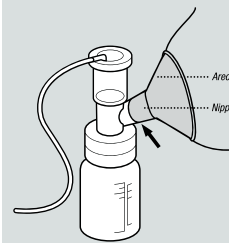

- ~ Without BPA or DEHP

Item Number	Sale Unit	UPC
17212I	1 pair	810725021002
10010*	1 each	810725023112

*Must be ordered in increments of 10

Did you know?

Incorrect flange fit can affect breast pump suction! Using the right size breast flange can help make pumping more comfortable and efficient.

Good Fit

During pumping, your nipple moves freely in the breast flange tunnel. You see space around the nipple. Not much areola is drawn into the tunnel with the nipple.

Too Small

During pumping, some or all of your nipple rubs against the sides of the breast flange tunnel.

Too Large

During pumping, more areola is drawn into the breast flange with your nipple. Your areola may rub against the side of the breast flange tunnel.