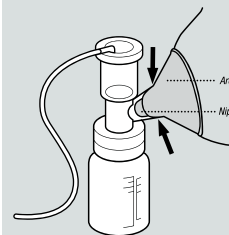

- ~ Without BPA or DEHP

Item Number	Sale Unit	UPC
17212I	1 pair	810725021002
10010*	1 each	810725023112

*Must be ordered in increments of 10

Did you know?

Incorrect flange fit can affect breast pump suction! Using the right size breast flange can help make pumping more comfortable and efficient.

Good Fit

During pumping, your nipple moves freely in the breast flange tunnel. You see space around the nipple. Not much areola is drawn into the tunnel with the nipple.

Too Small

During pumping, some or all of your nipple rubs against the sides of the breast flange tunnel.